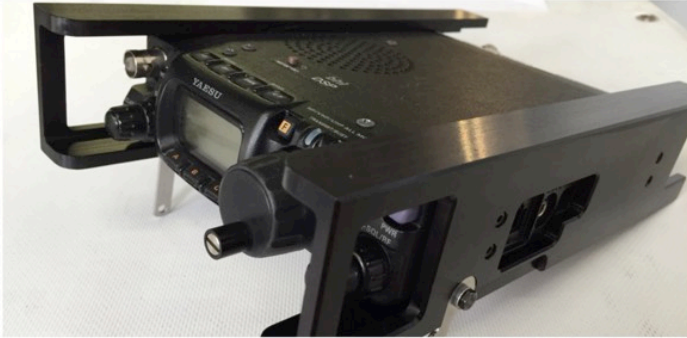

Chameleon FT-817 Portable Rack Mount **£149.95**

DESCRIPTION

The Chameleon FT-817 Portable Rack Mount, WEIGHT: 1 Lb. DIMENSIONS: 9" X 5" 3/4 X 2"
MATERIALS: ALUMINUM ANODIZED AND STAINLESS STEEL, Comes with two-point sling.