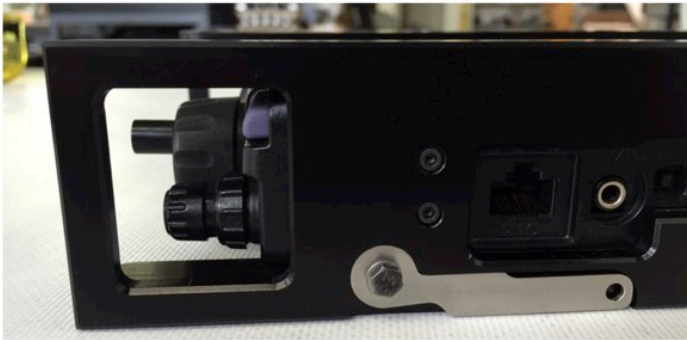

Chameleon FT-817 Portable Rack Mount **£149.95**

DESCRIPTION

The Chameleon FT-817 Portable Rack Mount, WEIGHT: 1 Lb. DIMENSIONS: 9" X 5" 3/4 X 2"
MATERIALS: ALUMINUM ANODIZED AND STAINLESS STEEL, Comes with two-point sling.