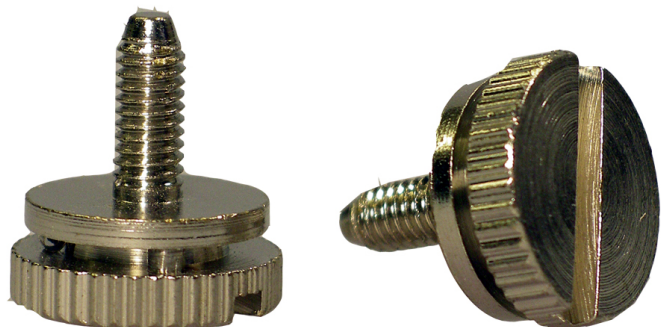

KN5 5MM SIDE SCREWS

£1.49

DESCRIPTION

KN5 5MM SIDE THUMB SCREWS Radio knobs for CB, speaker, radar detectors, etc. (pack of 2).