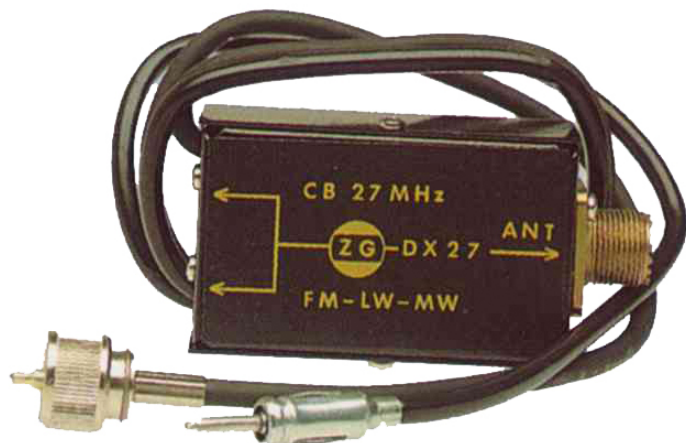

ZETAGI DX27 SPLITTER BOX

£25.96

DESCRIPTION

Allows one CB antenna to be connected simultaneously to CB transceiver and car stereo so that both CB and car stereo can work from the CB antenna.